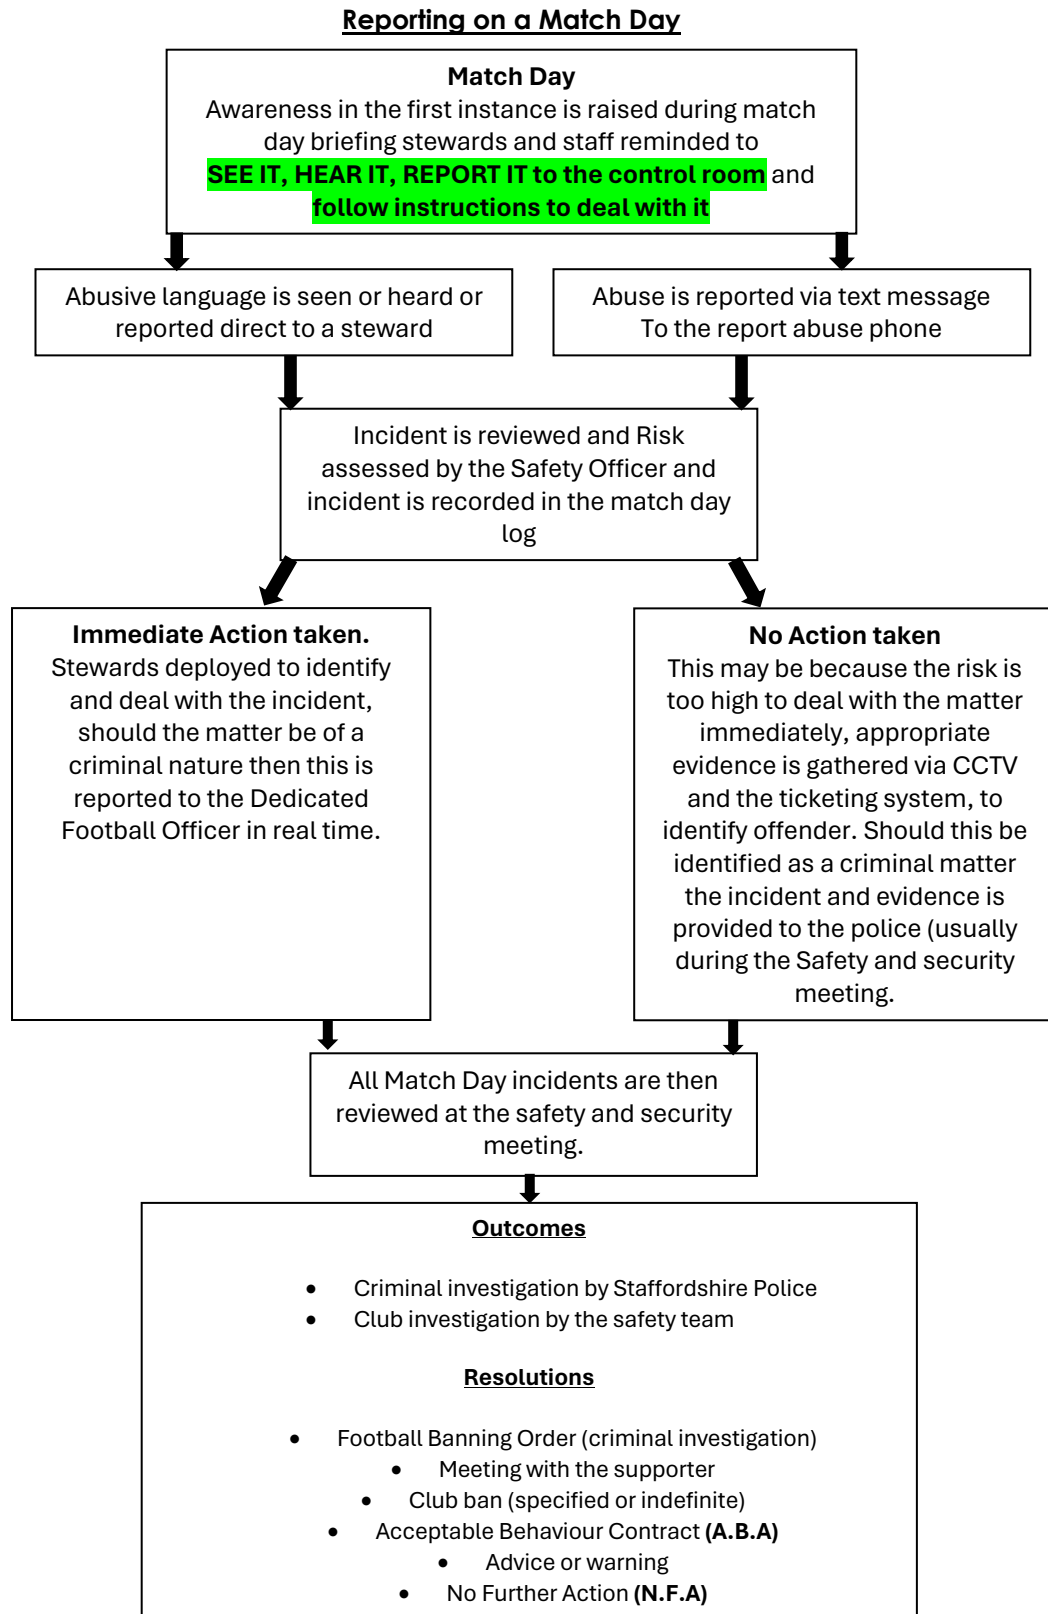

MATCH DAY ABUSE REPORTING PROCESS

Reporting on a Match Day

Incident reported through social media or away from the Match Day event

Incident reported through social media or away from the Match Day event